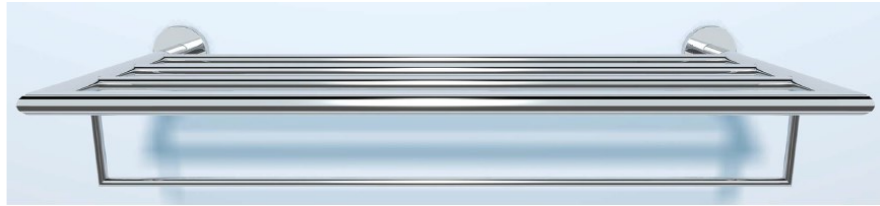

Features:
Unique Style
Durable finishes

D4Series / Simpliciti
Item #: D4.305
Hospitality Shelf w/Towel

Warranty:
Residential: Limited lifetime
Commercial use: 1 Year

Finishes:

- Polished Chrome
- Polished Nickel
- Satin Nickel
- Old World Bronze