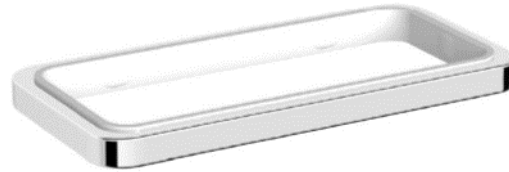

D1 Series / Harmoni

Features:
Unique Style
Durable finishes

Item #: D1.602
Double Tabletop Holder

Warranty:
Residential: Limited lifetime
Commercial use: 1 Year

Finishes:

- Polished Chrome
- Polished Nickel
- Satin Nickel
- Old World Bronze