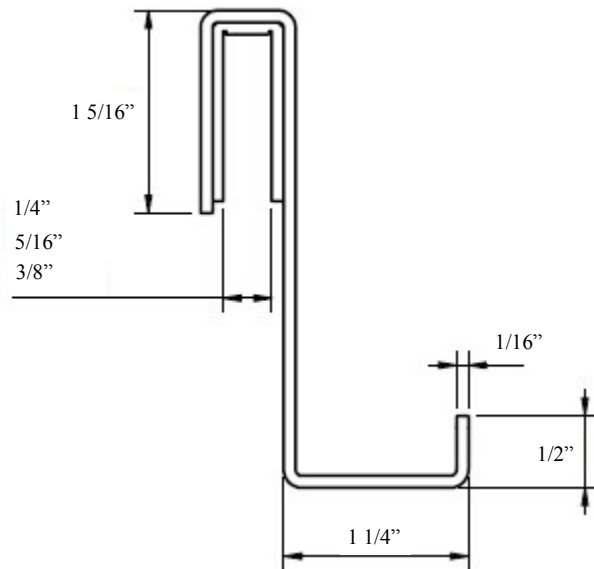

D7 Series/Shower
Shower door squeegee holder
Item #: D7.504

3"