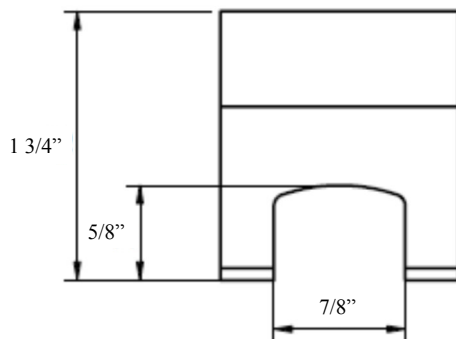

D7 Series/Shower
Shower door squeegee holder
Item #: D7.504

3"