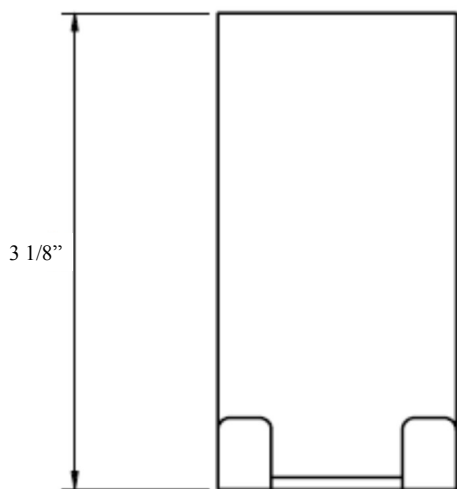

Features:
Durable finishes
Accommodates 6,8,10 mm glass
thickness

Warranty:
Residential: Limited lifetime
Commercial use: 1 Year

Finishes:

- Polished Chrome
- Polished Nickel
- Satin Nickel
- Old World Bronze

D7 Series/Shower
Shower door squeegee holder
Item #: D7.504

3"