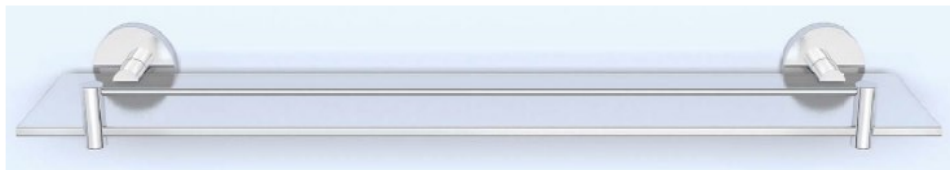

Features:  
Unique Style  
Durable finishes

**D4Series / Simpliciti**  
**Item #: D4.301**  
**Glass Shelf**

Warranty:  
Residential: Limited lifetime  
Commercial use: 1 Year

Finishes:

- Polished Chrome
- Polished Nickel
- Satin Nickel